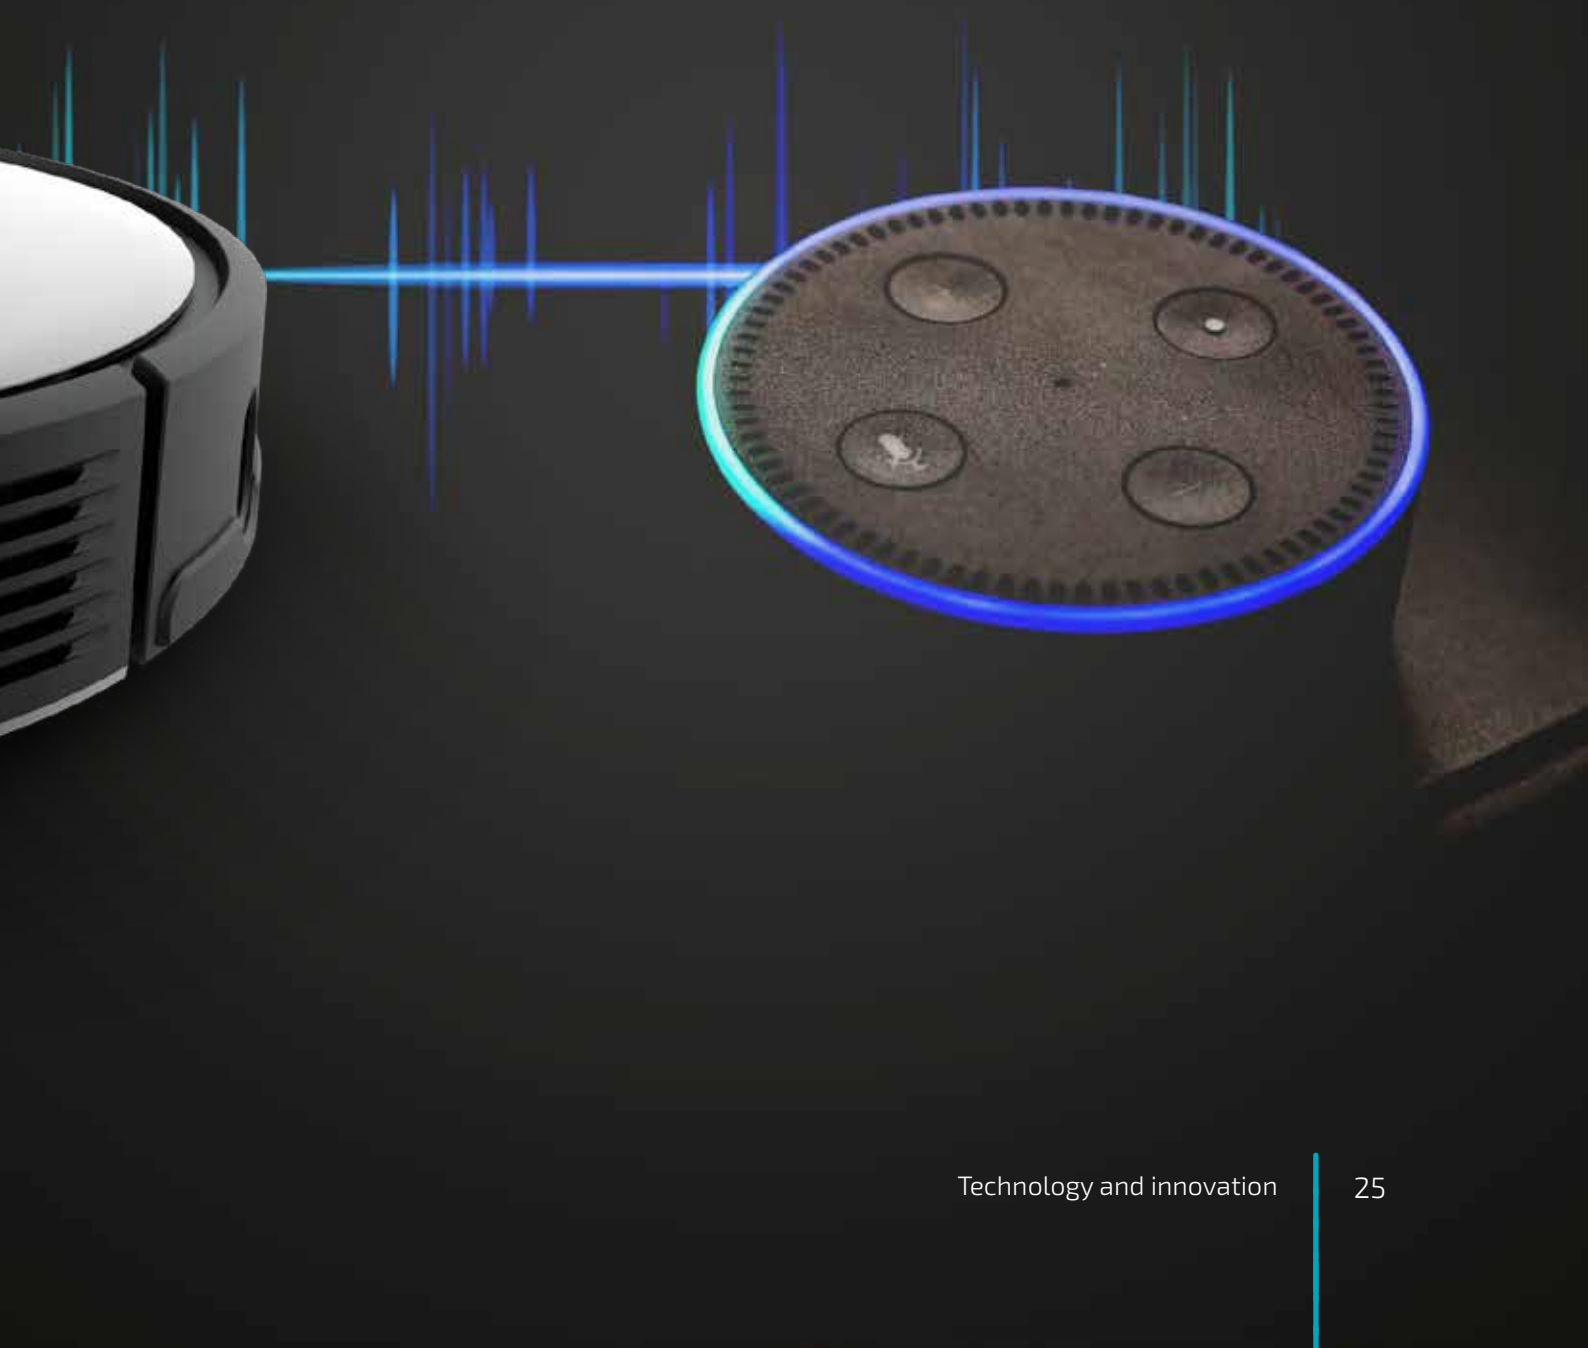

It takes one go to clean your home

JALISCO BRUSH

A new milestone for the ultra-powerful robot era, the innovative Jalisco brush. Microfibre technology that offers higher pressure, and therefore a higher suction power. It's so efficient it is capable of cleaning 3 times more dirt on rough floors in just one go.

**Available functions depending on model*

Compatible with Google and Alexa virtual assistants.

VIRTUAL VOICE

Compatible with Google Assistant and Alexa virtual assistants for you to use it through voice commands. This facilitates interacting directly with the robot.