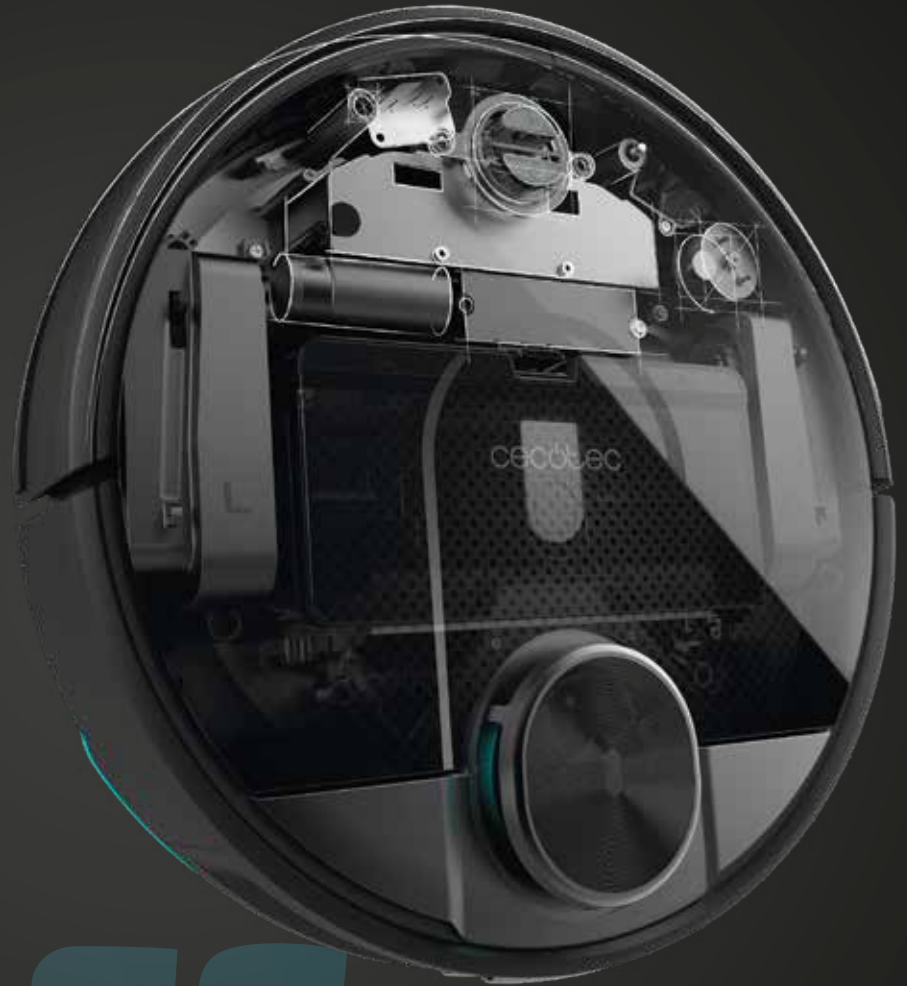

ALEXA & GOOGLE ASSISTANT

APP CONTROL

ROOM PLAN

ITECH LASER 360

TOTAL SURFACE

4 IN 1

SERIES