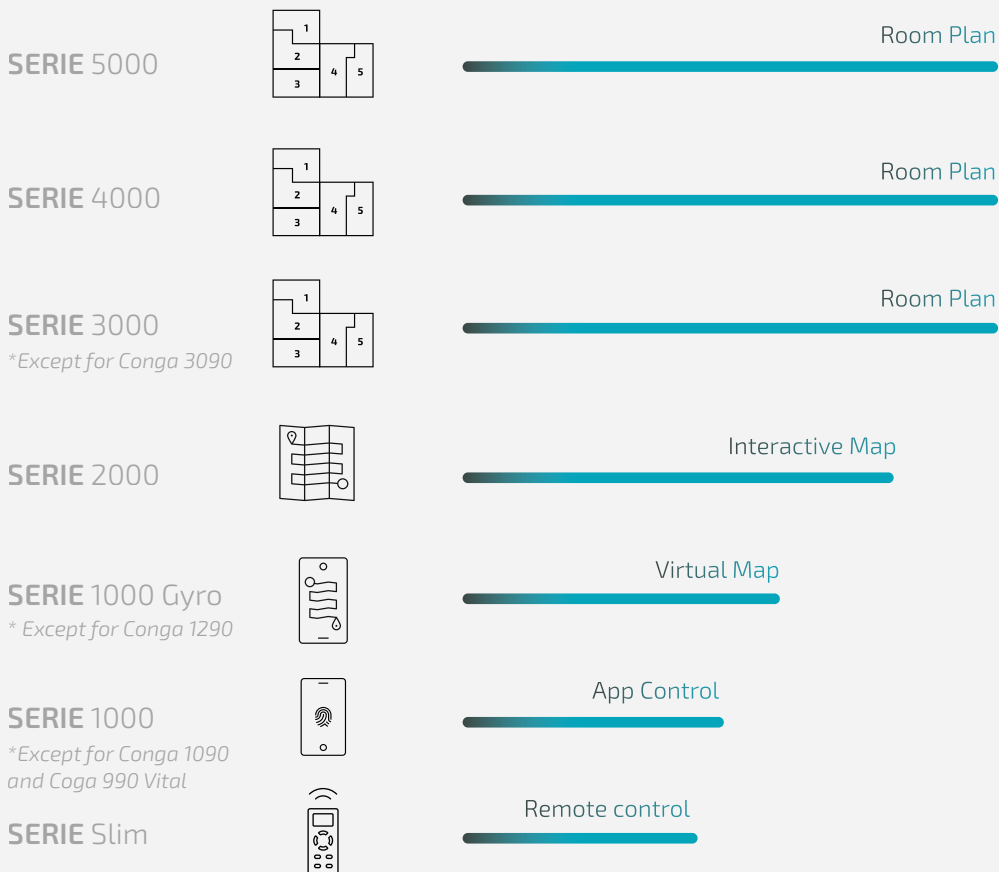

**Comparison made vs the Conga 750.*

Power without control cannot get too far.

An ultra-smart robot navigates precisely. It knows where it is and what to do at every moment. It turns on when you ask it to. It allows you to program room cleaning with a simple gesture. It scrubs just like a person would, without the person. It adapts to its environment thanks to its brushes, programs and functions... A new era of smart robots.

Ultra-powerful precision.

NAVIGATION TECHNOLOGY

Control your Conga.

INTERACTIVITY

Moving intelligence

ITECH LASER EYE

Laser navigation and mapping system with optical sensor that increases precision and allows the robot to detect objects and borders, resulting in refined cleaning.

ITECH LASER

Navigation system through laser mapping, for precise moves.

ITECH CAMERA 360

Camera navigation technology that maps your house as it generates reference points, resulting in precise and organized cleaning.