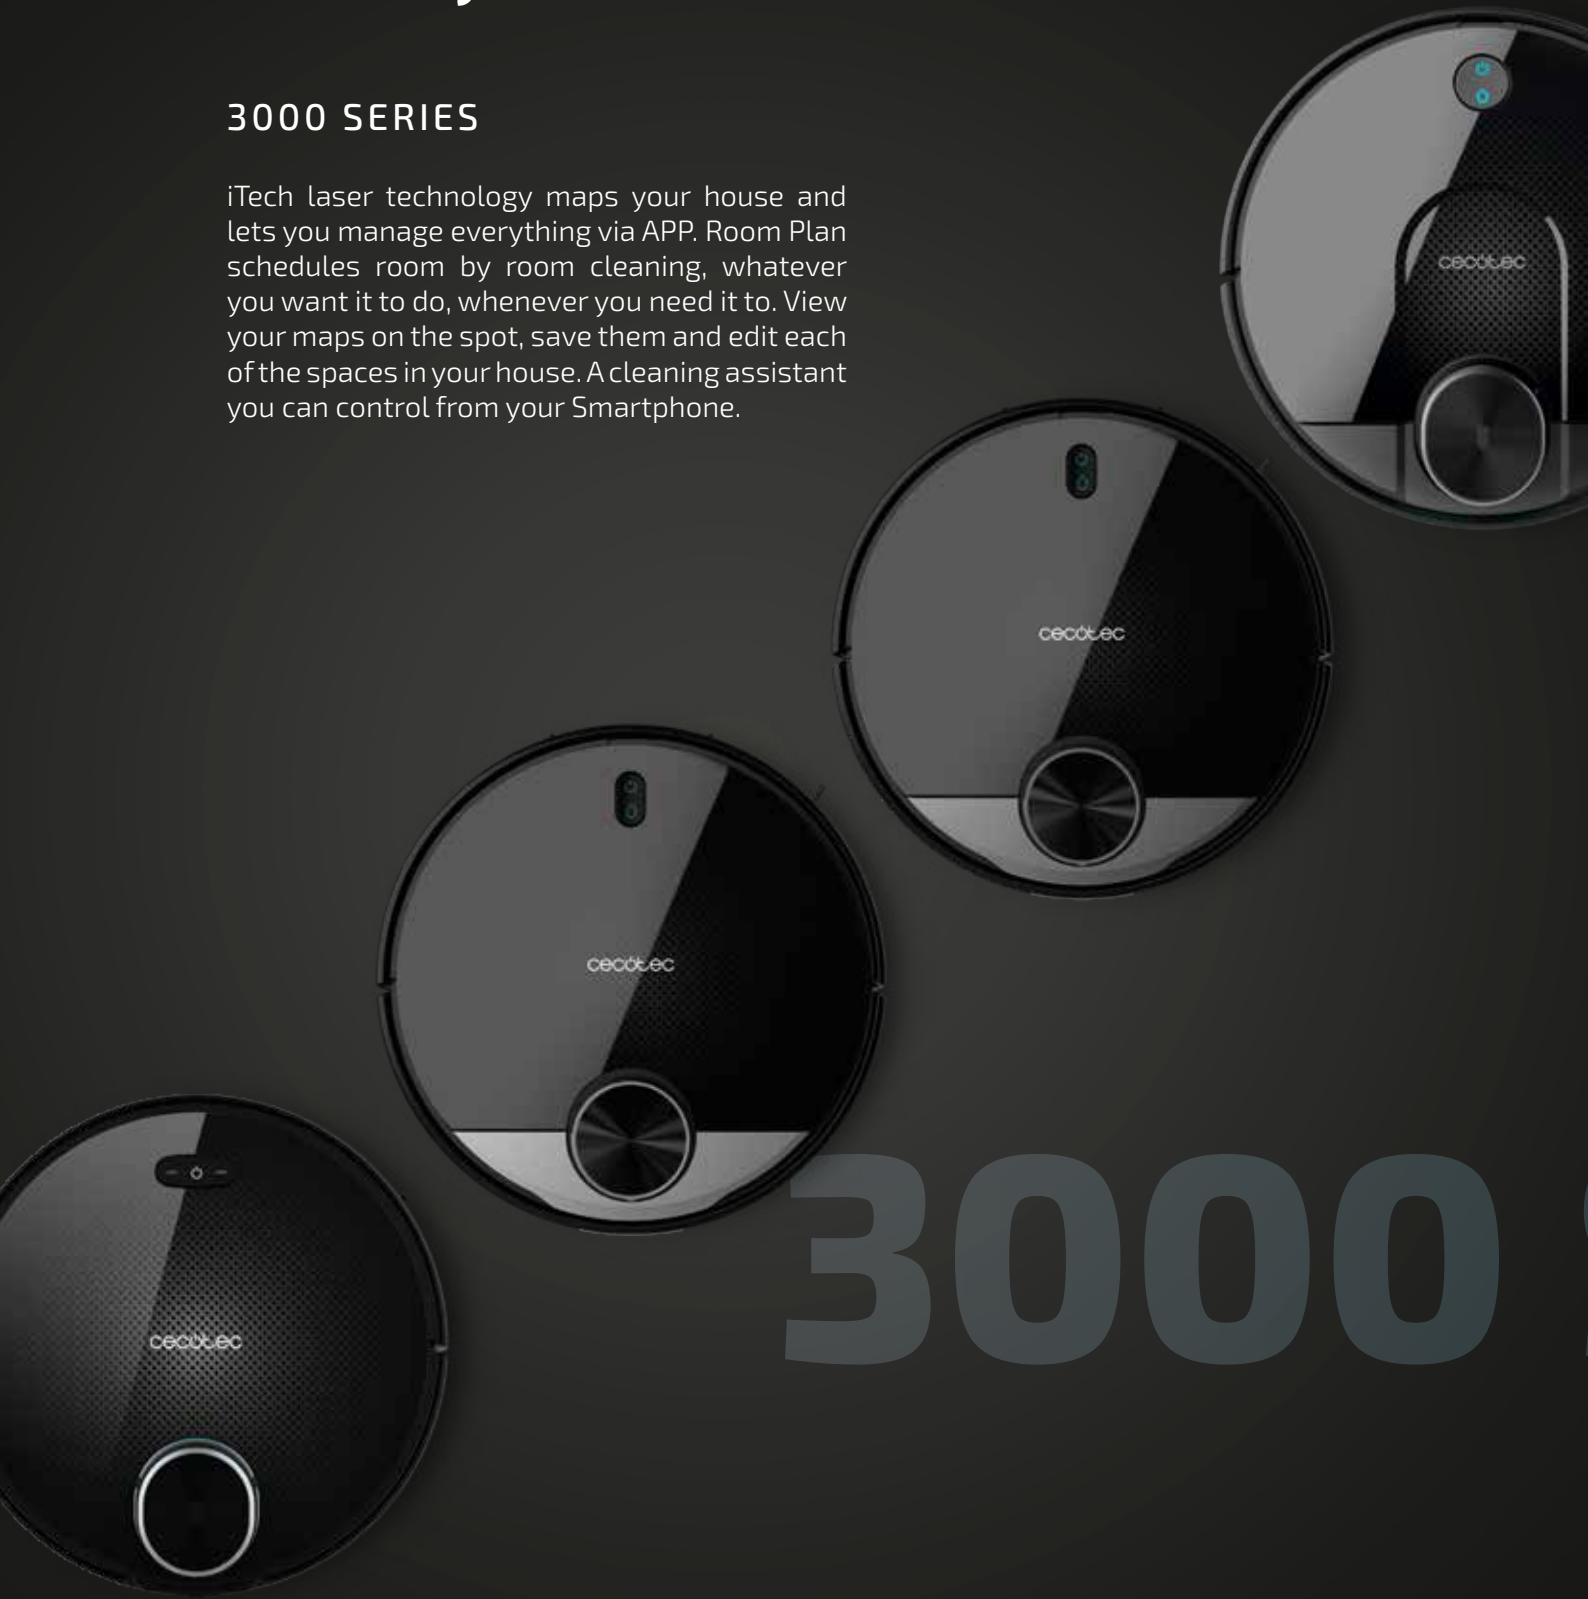

✓

✓

Scrubbing with electronic control

Scrubbing with electronic control

Auto, Edge, Random, Twice, Spiral,
Thorough scrubbing, Spot, Smart Area,
Manual and Back home

Auto, Edge, Random, Twice, Spiral,
Thorough scrubbing, Spot, Smart Area,
Manual and Back home

Ion-Litio 160 min

Ion-Litio 160 min

2700 Pa

2700 Pa

Decide how you want to clean, room by room.

3000 SERIES

iTech laser technology maps your house and lets you manage everything via APP. Room Plan schedules room by room cleaning, whatever you want it to do, whenever you need it to. View your maps on the spot, save them and edit each of the spaces in your house. A cleaning assistant you can control from your Smartphone.