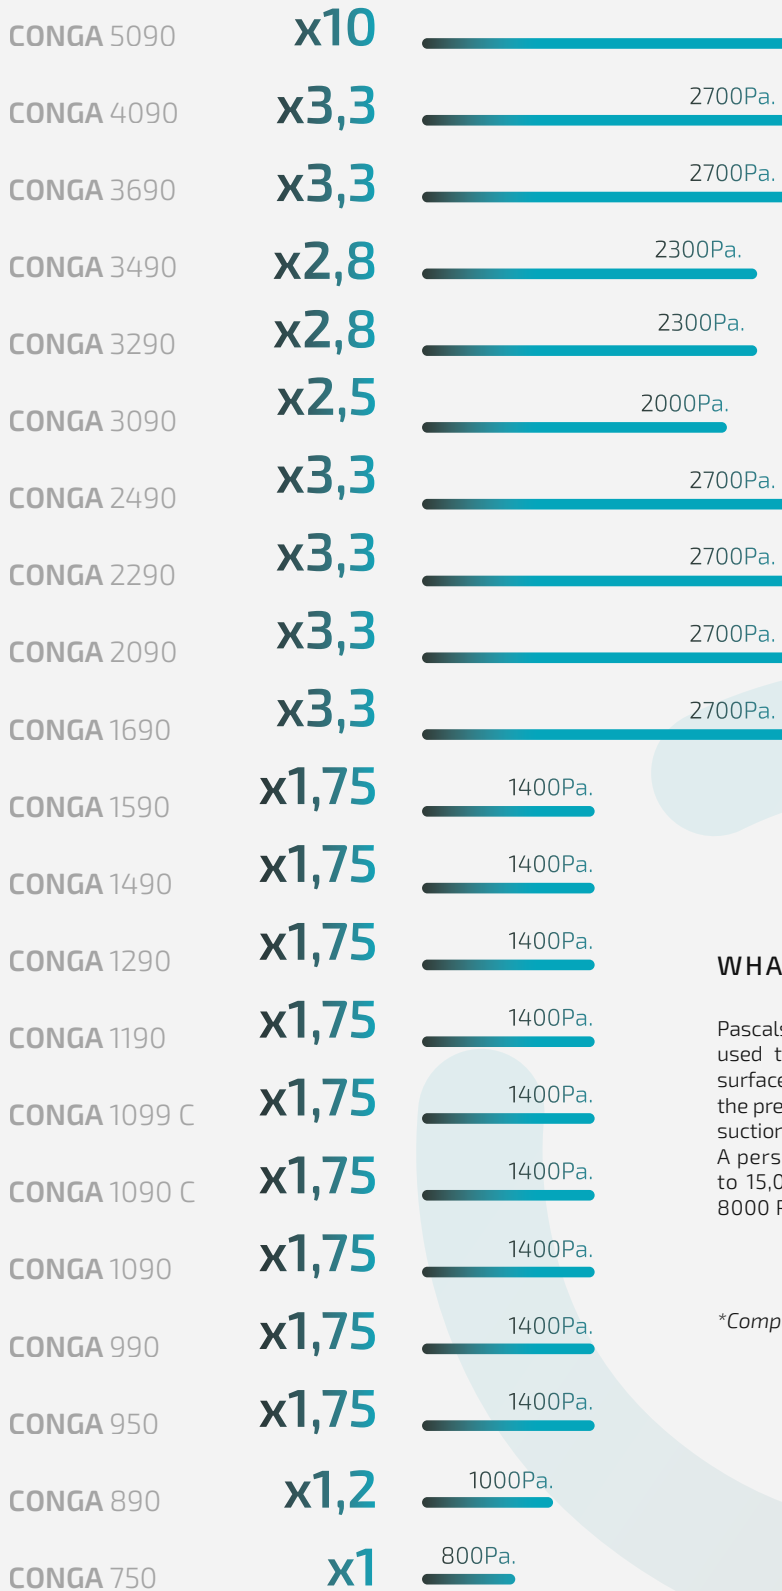

Ultra-power in data

8000 Pa.

WHAT ARE PASCALS (PA)?

Pascals are the pressure measuring unit used to measure the force per unit of surface area. The more Pascals, the higher the pressure and therefore the greater the suction power.

A person, when stood up, can reach up to 15,000 Pa. Our range reaches up to 8000 Pa.

*Comparison made vs the Conga 750.