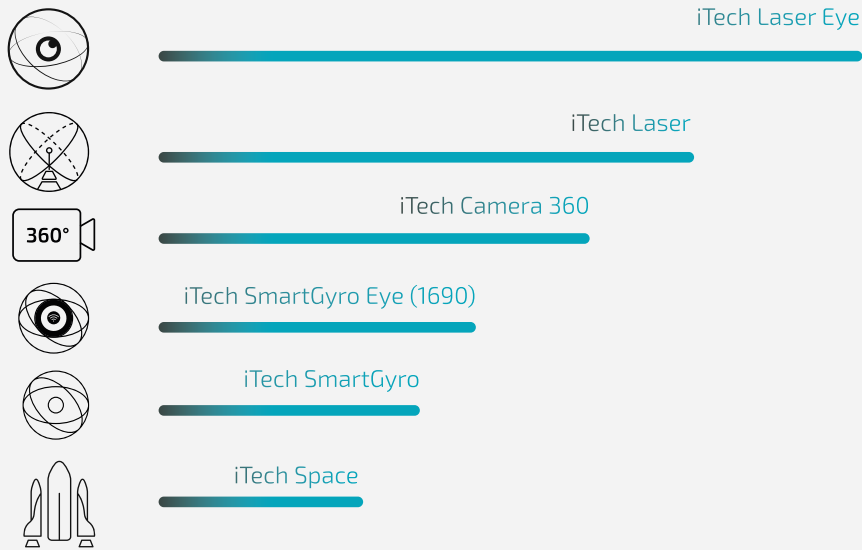

**Comparison made vs the Conga 750.*

Power without control cannot get too far.

An ultra-smart robot navigates precisely. It knows where it is and what to do at every moment. It turns on when you ask it to. It allows you to program room cleaning with a simple gesture. It scrubs just like a person would, without the person. It adapts to its environment thanks to its brushes, programs and functions... A new era of smart robots.

Ultra-powerful precision.

NAVIGATION TECHNOLOGY

Control your Conga.

INTERACTIVITY

Moving intelligence

ITECH LASER EYE

Laser navigation and mapping system with optical sensor that increases precision and allows the robot to detect objects and borders, resulting in refined cleaning.

ITECH LASER

Navigation system through laser mapping, for precise moves.

ITECH CAMERA 360

Camera navigation technology that maps your house as it generates reference points, resulting in precise and organized cleaning.