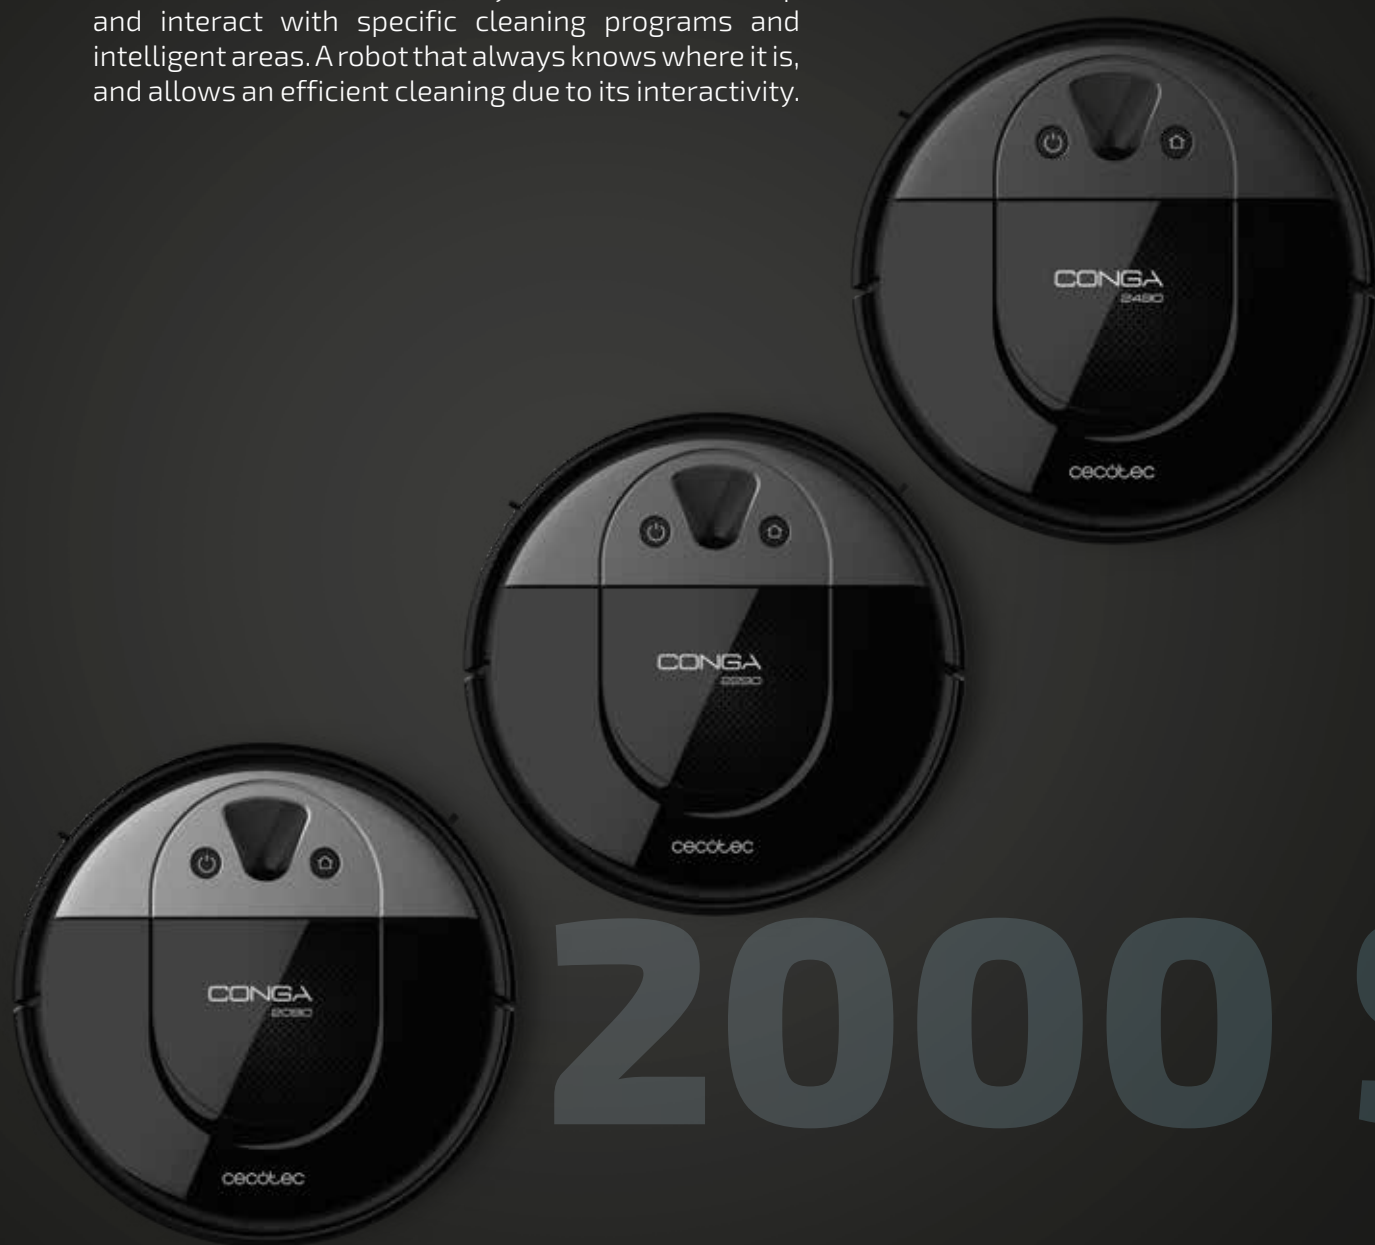

1000 Gyro series comparative

	CONGA 1190	CONGA 1290
Cyclonic technology	×	×
Jalisco brush	×	×
5 GHz networks	×	×
RoomPlan	×	×
Total Surface 2.0 / Total Surface	×	×
Interactive mapping	×	×
Smart Area / Smart Spot cleaning	×	×
Self-location in map	×	×
Scrubbing mode	×	×
Displays map on App	×	×
Mapping with smart back home	×	×
2.4 GHz networks	×	×
Magnetic wall / Restricted Area	×	✓
DeepCleaning / Twice x2	✓	✓
BestFriend Care brush	✓	✓
3 scrubbing levels	✓	✓
Clean Carpet function	✓	✓
3 power levels	✓	✓
Dust tank	✓	✓
Remote control	✓	✓
All In One technology	Wet tank	Wet tank
Programmable 24/7	✓	✓
High-efficiency filter	✓	✓
App	×	×
Scrubbing system	Scrubbing with electronic control	Scrubbing with electronic control
Cleaning modes	Gyro, Manual, DeepCleaning, Edge, Spiral and Back home.	Gyro, Auto, Edge, Area, Back home, DeepCleaning and manual.
Battery	Ion-Litio 160 min	Ion-Litio 160 min
Power	1400 Pa	1400 Pa

Where it fixes its eye, it fixes its ultra-power

2000 SERIES

The 360 iTech camera maps the space and displays it in real time. With the APP, you can save the map and interact with specific cleaning programs and intelligent areas. A robot that always knows where it is, and allows an efficient cleaning due to its interactivity.

Cecotec. Conga 2090 Vision. Robot vacuum cleaner with iTech Camera 360 technology that scrubs, vacuums and sweeps all at once. App with interactive map. Spot and area cleaning. 2700 Pa. Alexa & Google Assistant.