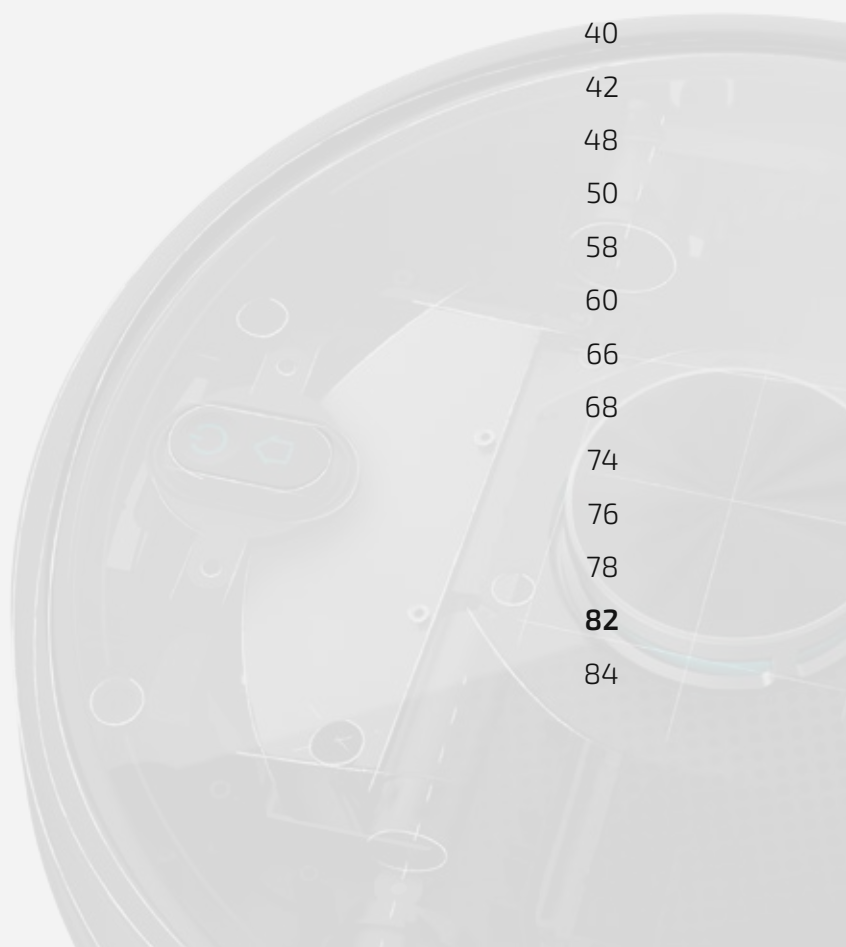

Index

Presentation of the products	4
Technology and innovation	14
ForceClean up to 8000 Pa	16
Cy-Clean Technology	17
Jalisco brush	18
Turbo Clean Carpet	19
Room plan	20
AppControl	21
Navigation	22
Total Surface 2.0	23
Connectivity	24
Virtual Voice	25
Up to 10 programs	26
Brushes	27
4 in 1	28
iWater + Wash4you	29
Scrubbing	30
Series	32
Slim Series	34
Slim comparative table	40
1000 Series	42
1000 Series comparative	48
1000 Gyro Series	50
1000 Gyro Series comparative	58
2000 Series	60
2000 Series comparative	66
3000 Series	68
3000 Series comparative	74
4090	76
5090	78
Professional robot vacuum cleaner	82
Conga Pro	84

The images included have been subject to publicity simulation aimed at selling and advertising the product, therefore they may vary from their final appearance.